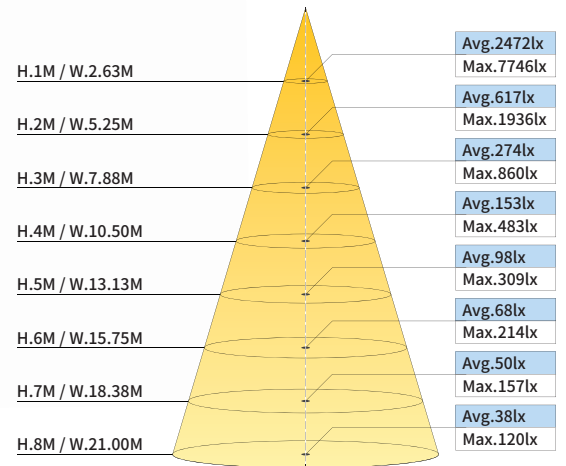

# 돛깃 고천정등 (인테리어)

HIGH BAY LIGHT

100W / 120W / 150W / 200W

PHILIPS Converter

ILLUMINANCE CHART

[DC 150W]