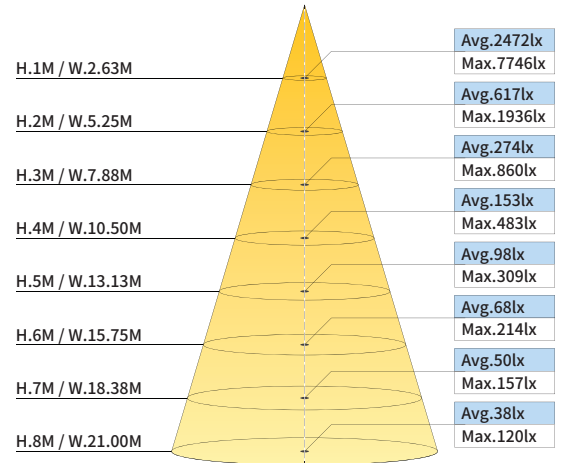

# 원형투광기 (써치라이트)

SEARCH LIGHT

100W / 120W / 150W / 200W

PHILIPS Converter

ILLUMINANCE CHART

[DC 150W]